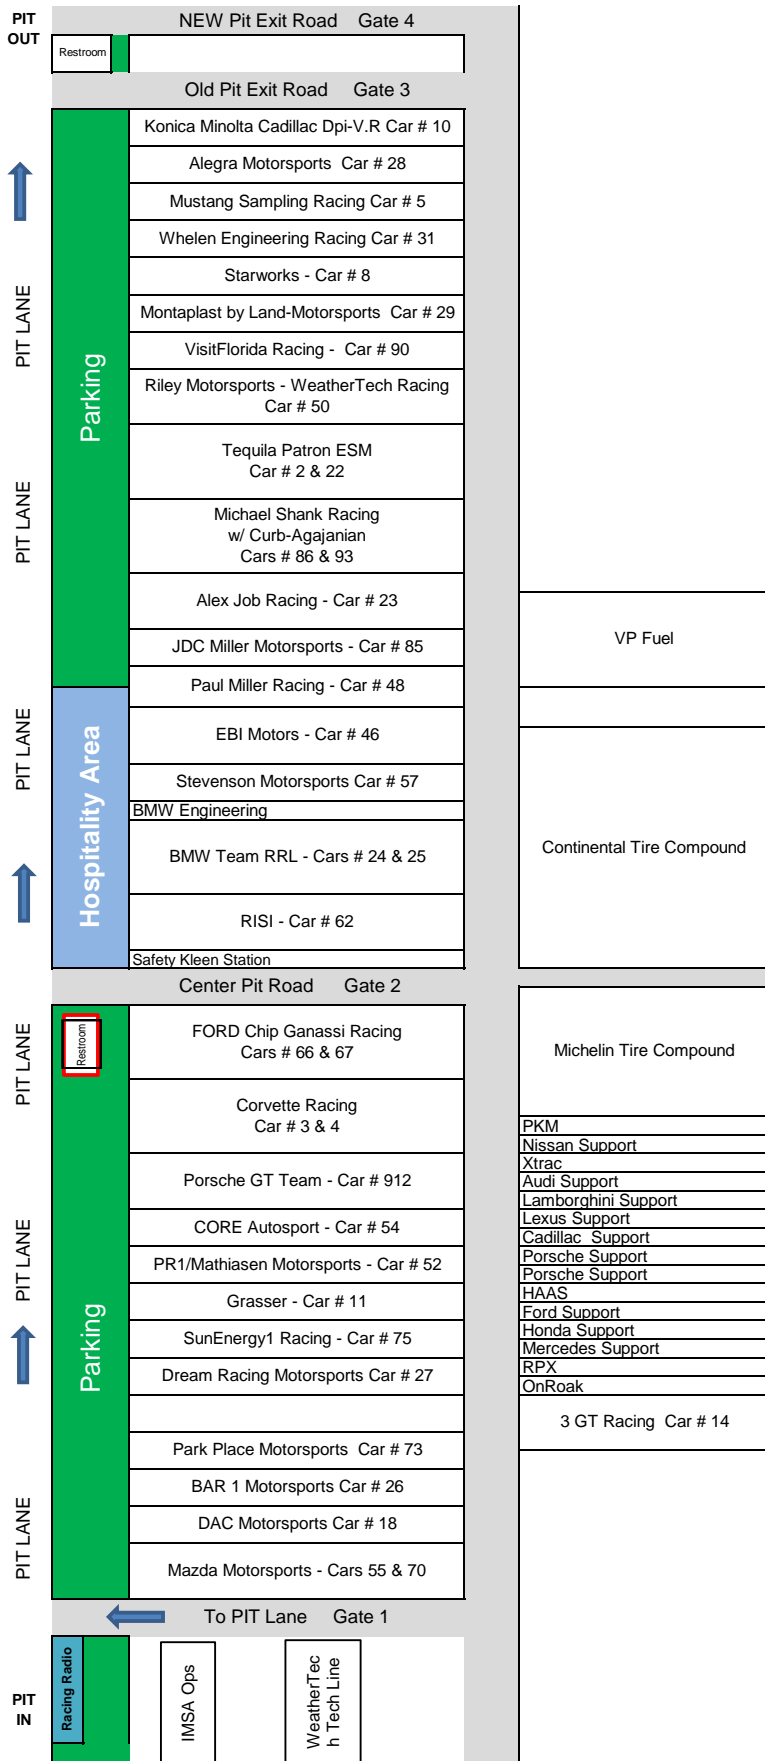

**IMSA February Test
Sebring International Raceway
February 23 - 24, 2017**

Race Track

- VP Fuel
- Continental Tire Compound
- Michelin Tire Compound
- PKM
- Nissan Support
- Xtrac
- Audi Support
- Lamborghini Support
- Lexus Support
- Cadillac Support
- Porsche Support
- Porsche Support
- HAAS
- Ford Support
- Honda Support
- Mercedes Support
- RPX
- OnRoak

- 3 GT Racing Car # 14