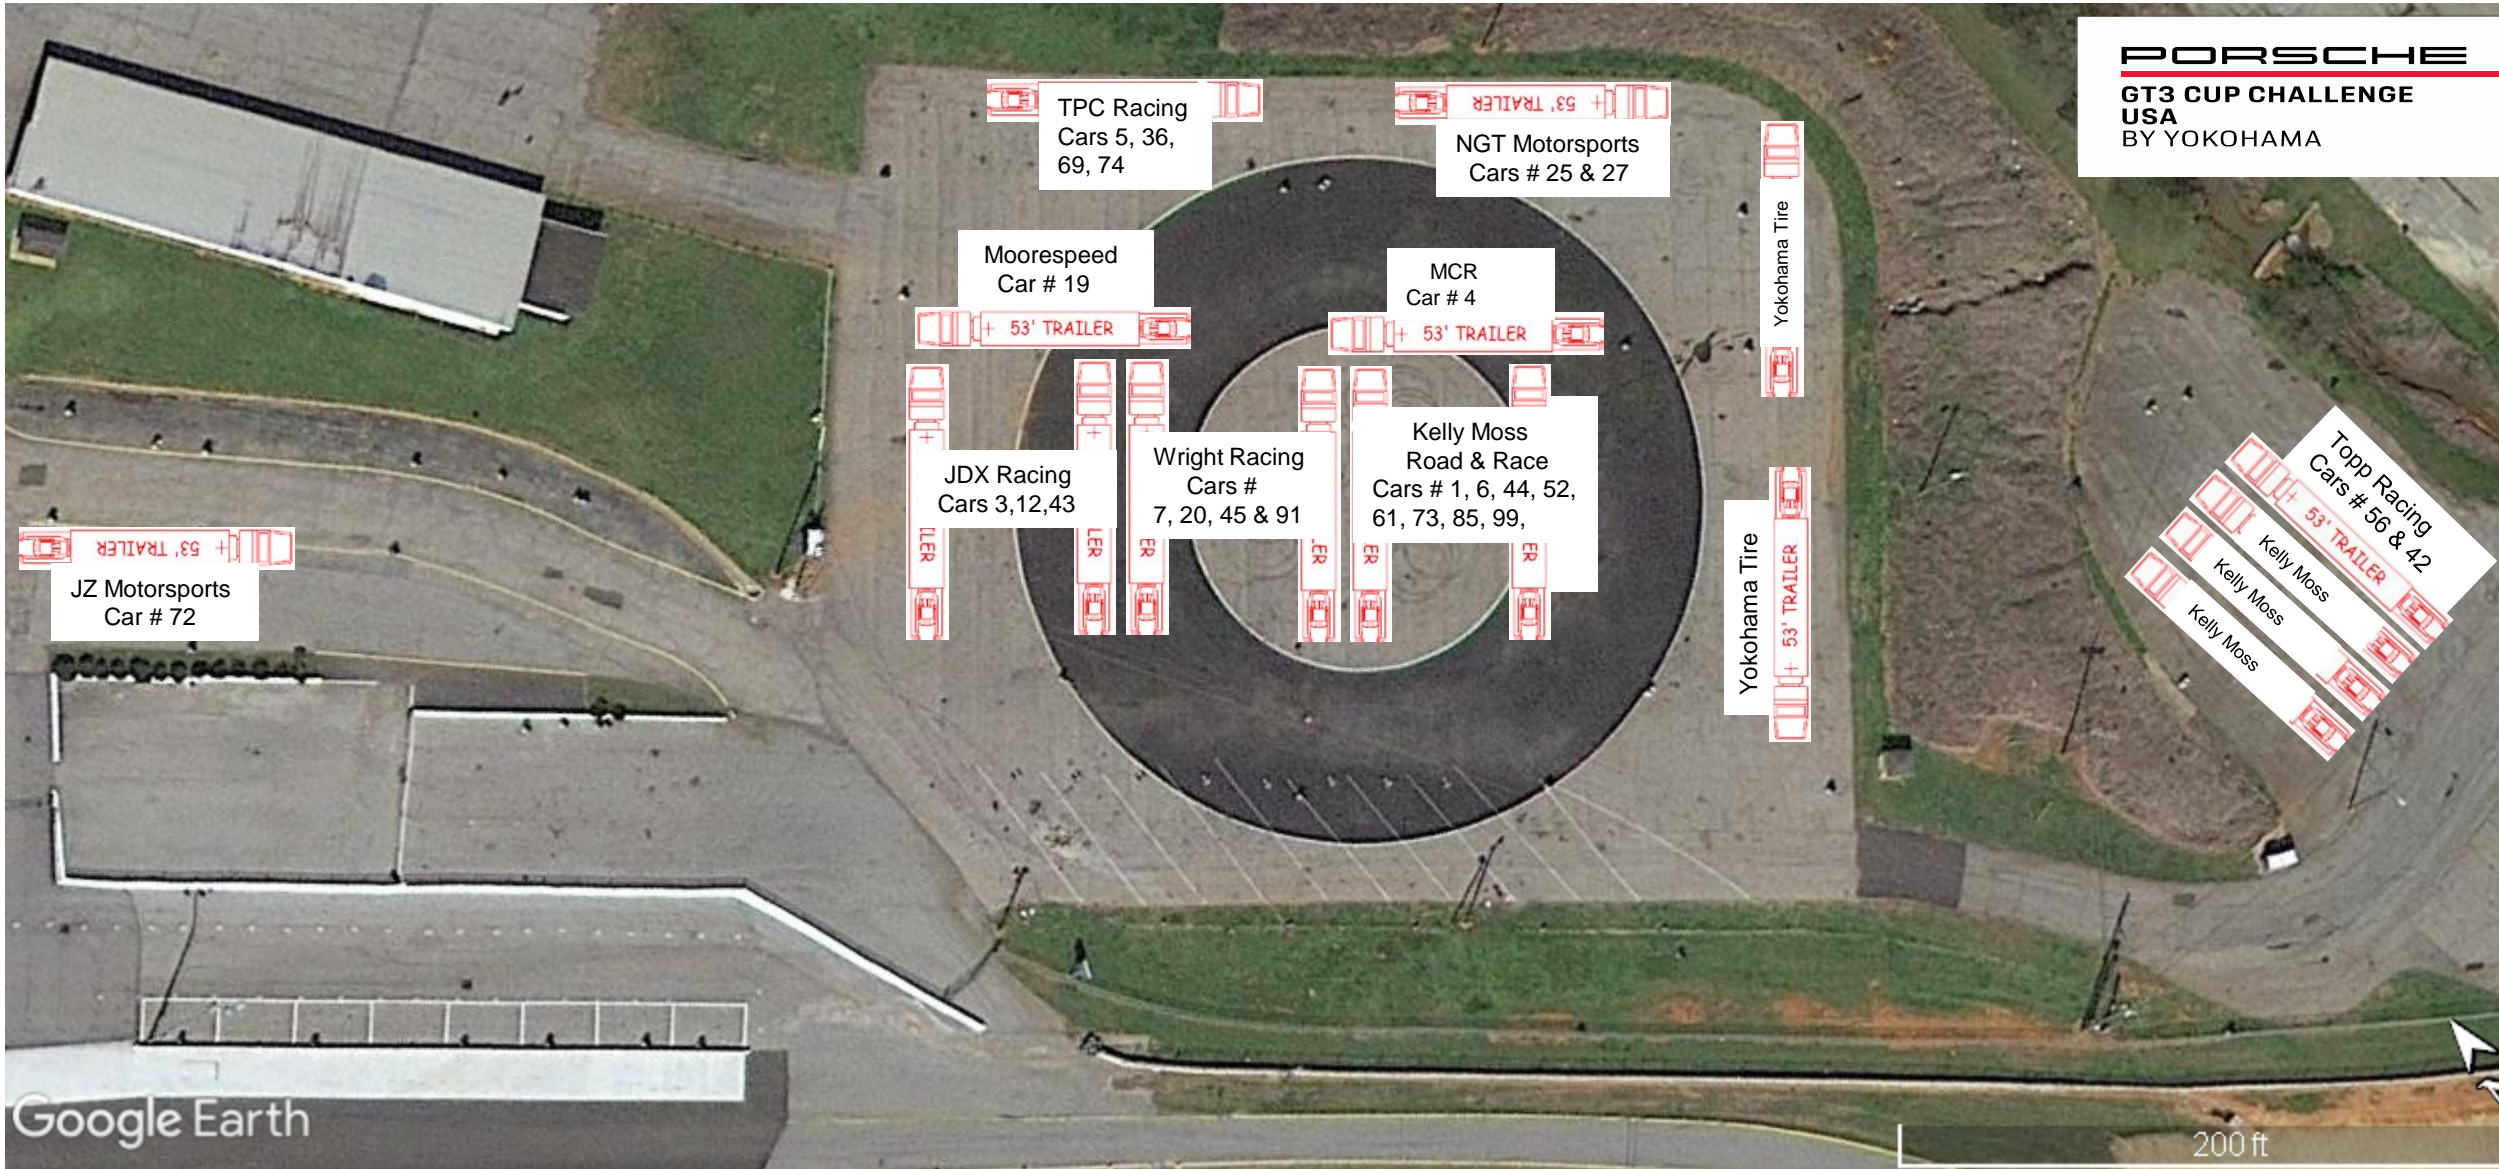

PORSCHE
GT3 CUP CHALLENGE
USA
BY YOKOHAMA

Google Earth

200 ft