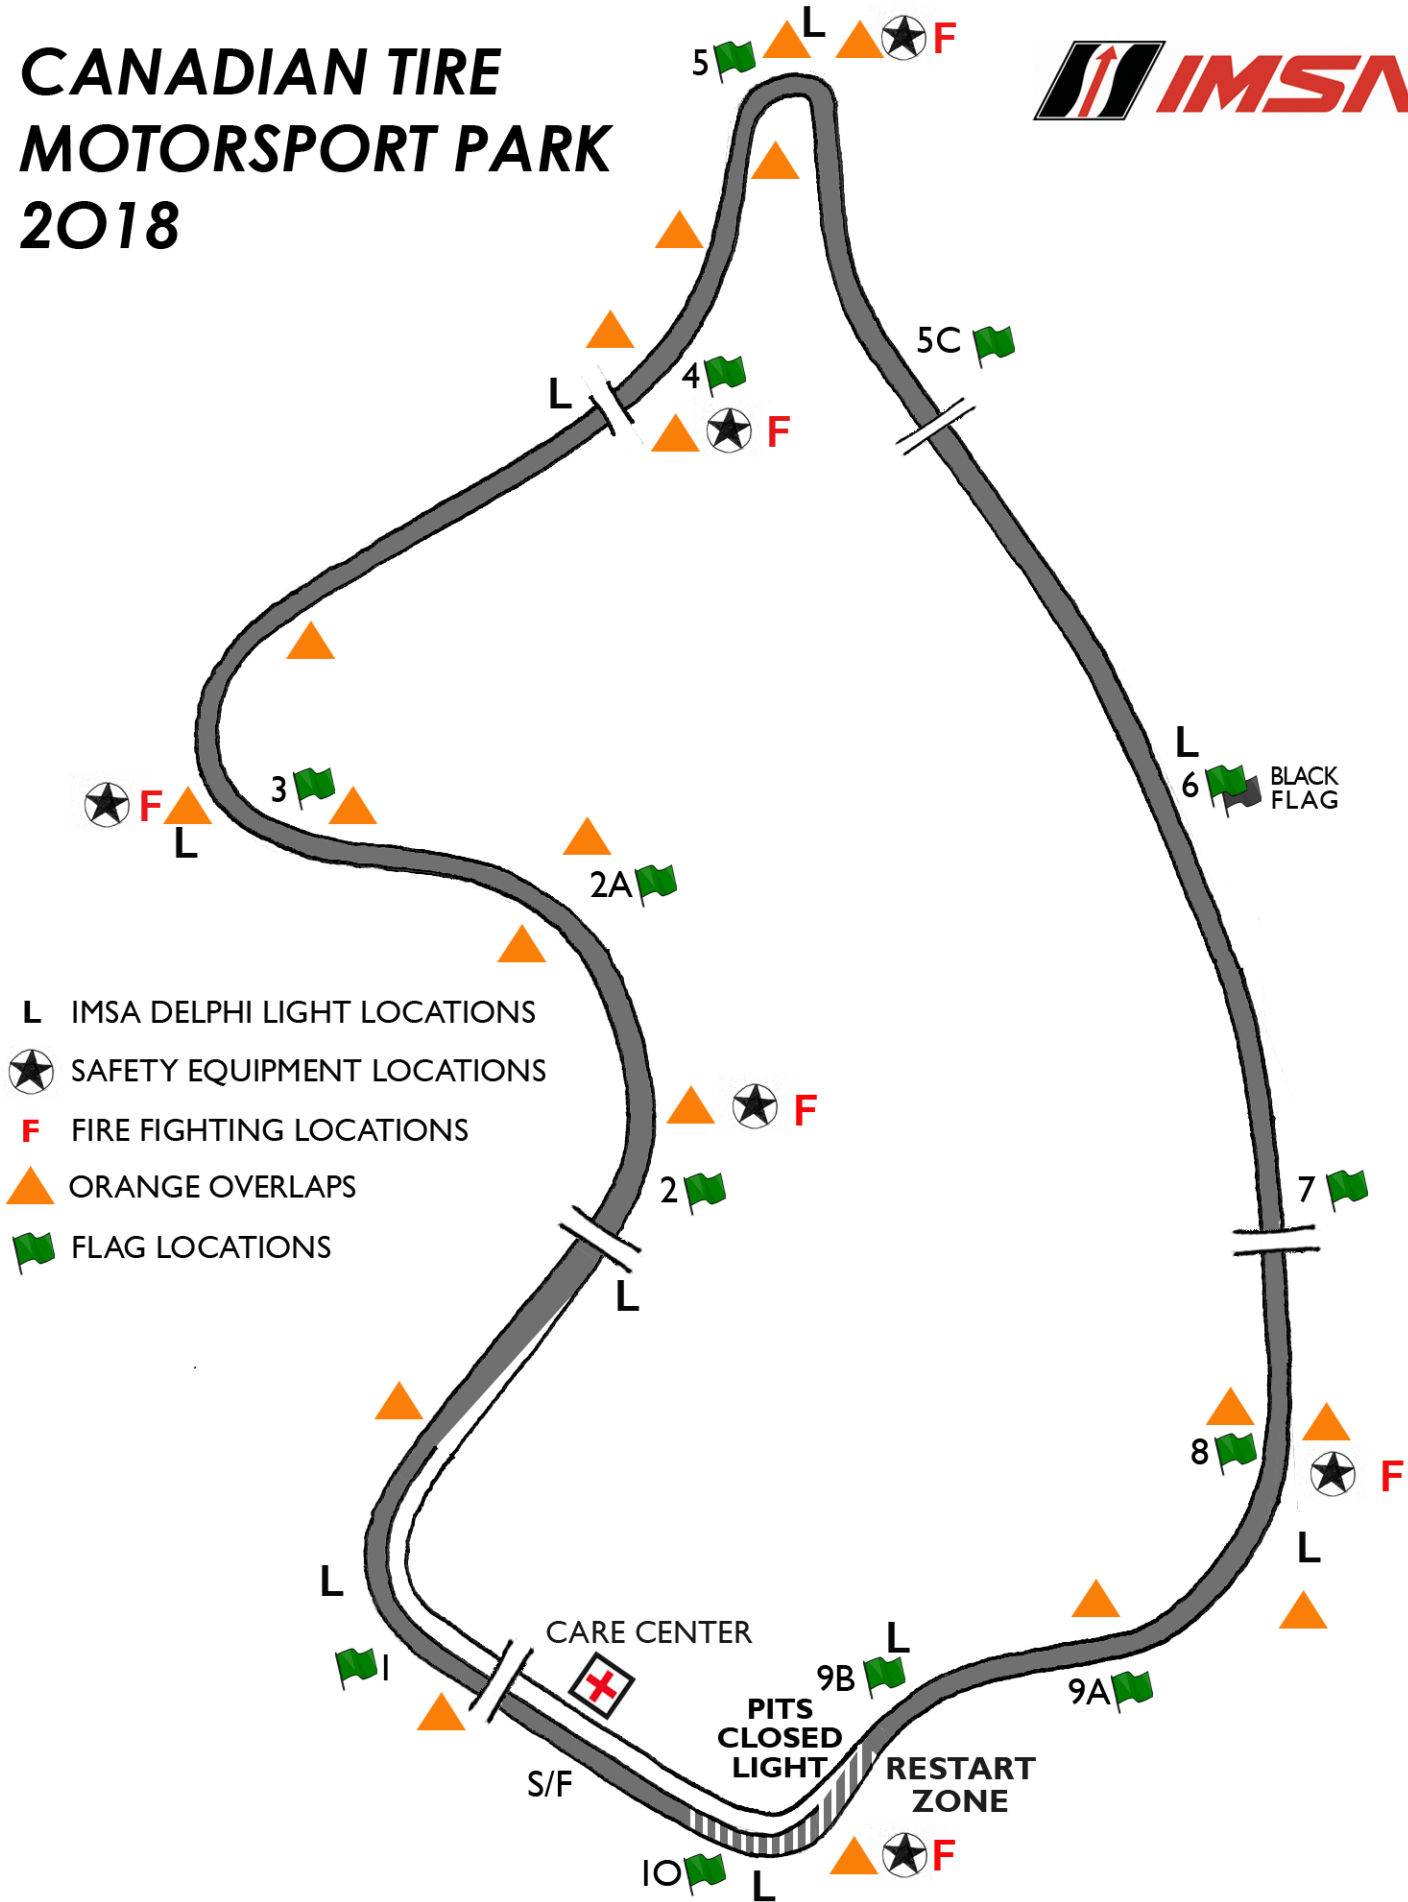

# CANADIAN TIRE MOTORSPORT PARK 2018

- L IMSA DELPHI LIGHT LOCATIONS
- ★ SAFETY EQUIPMENT LOCATIONS
- F FIRE FIGHTING LOCATIONS
- ▲ ORANGE OVERLAPS
- 🚩 FLAG LOCATIONS