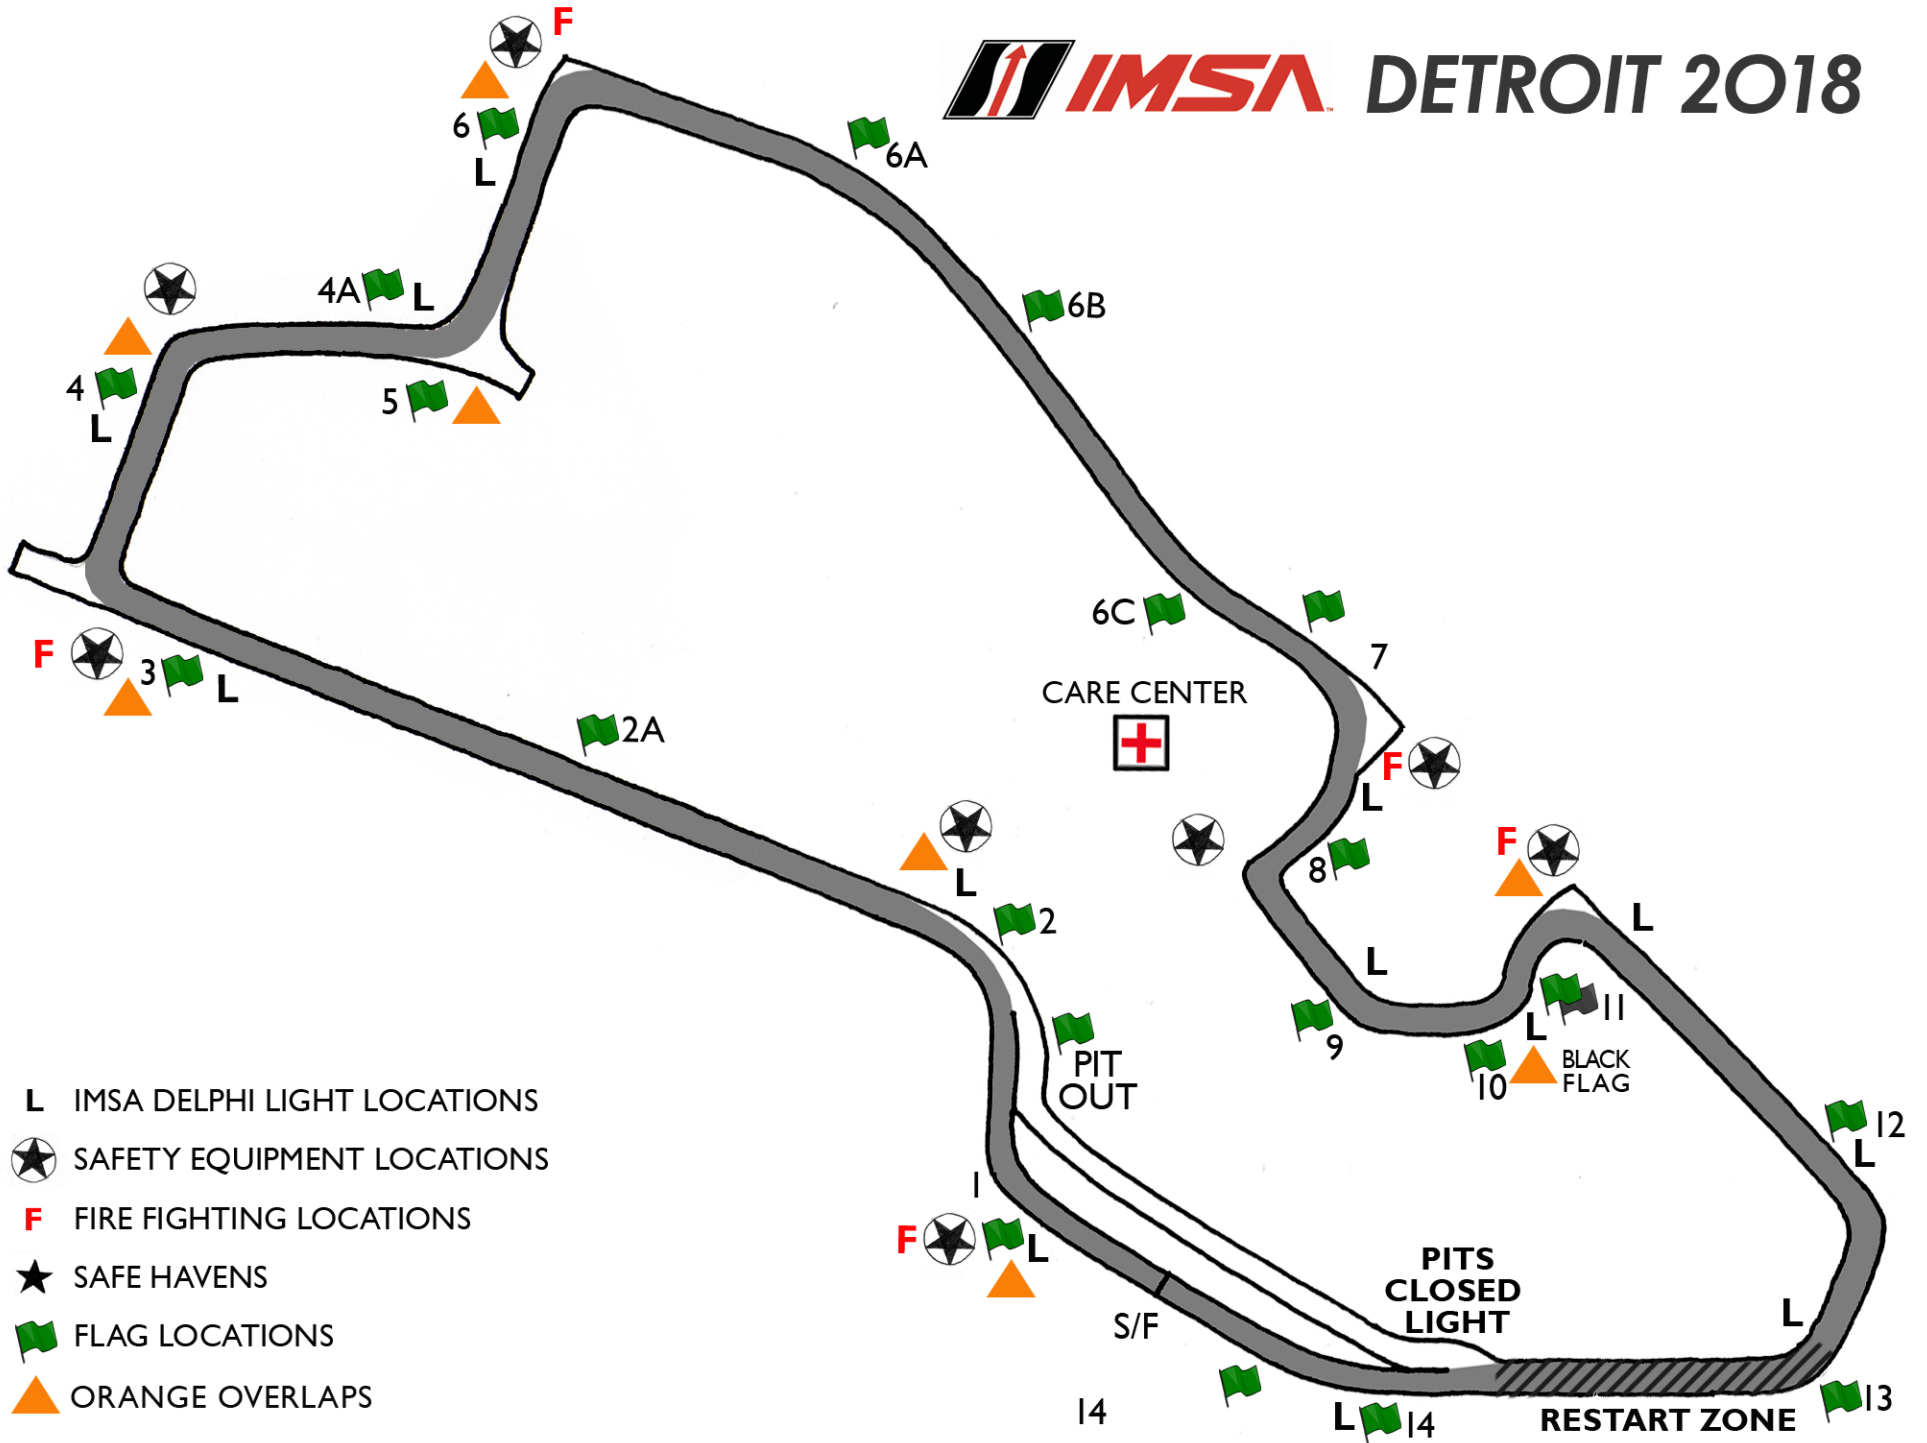

# IMSA DETROIT 2018

- L IMSA DELPHI LIGHT LOCATIONS
- ★ SAFETY EQUIPMENT LOCATIONS
- F FIRE FIGHTING LOCATIONS
- ★ SAFE HAVENS
- 🚩 FLAG LOCATIONS
- ▲ ORANGE OVERLAPS