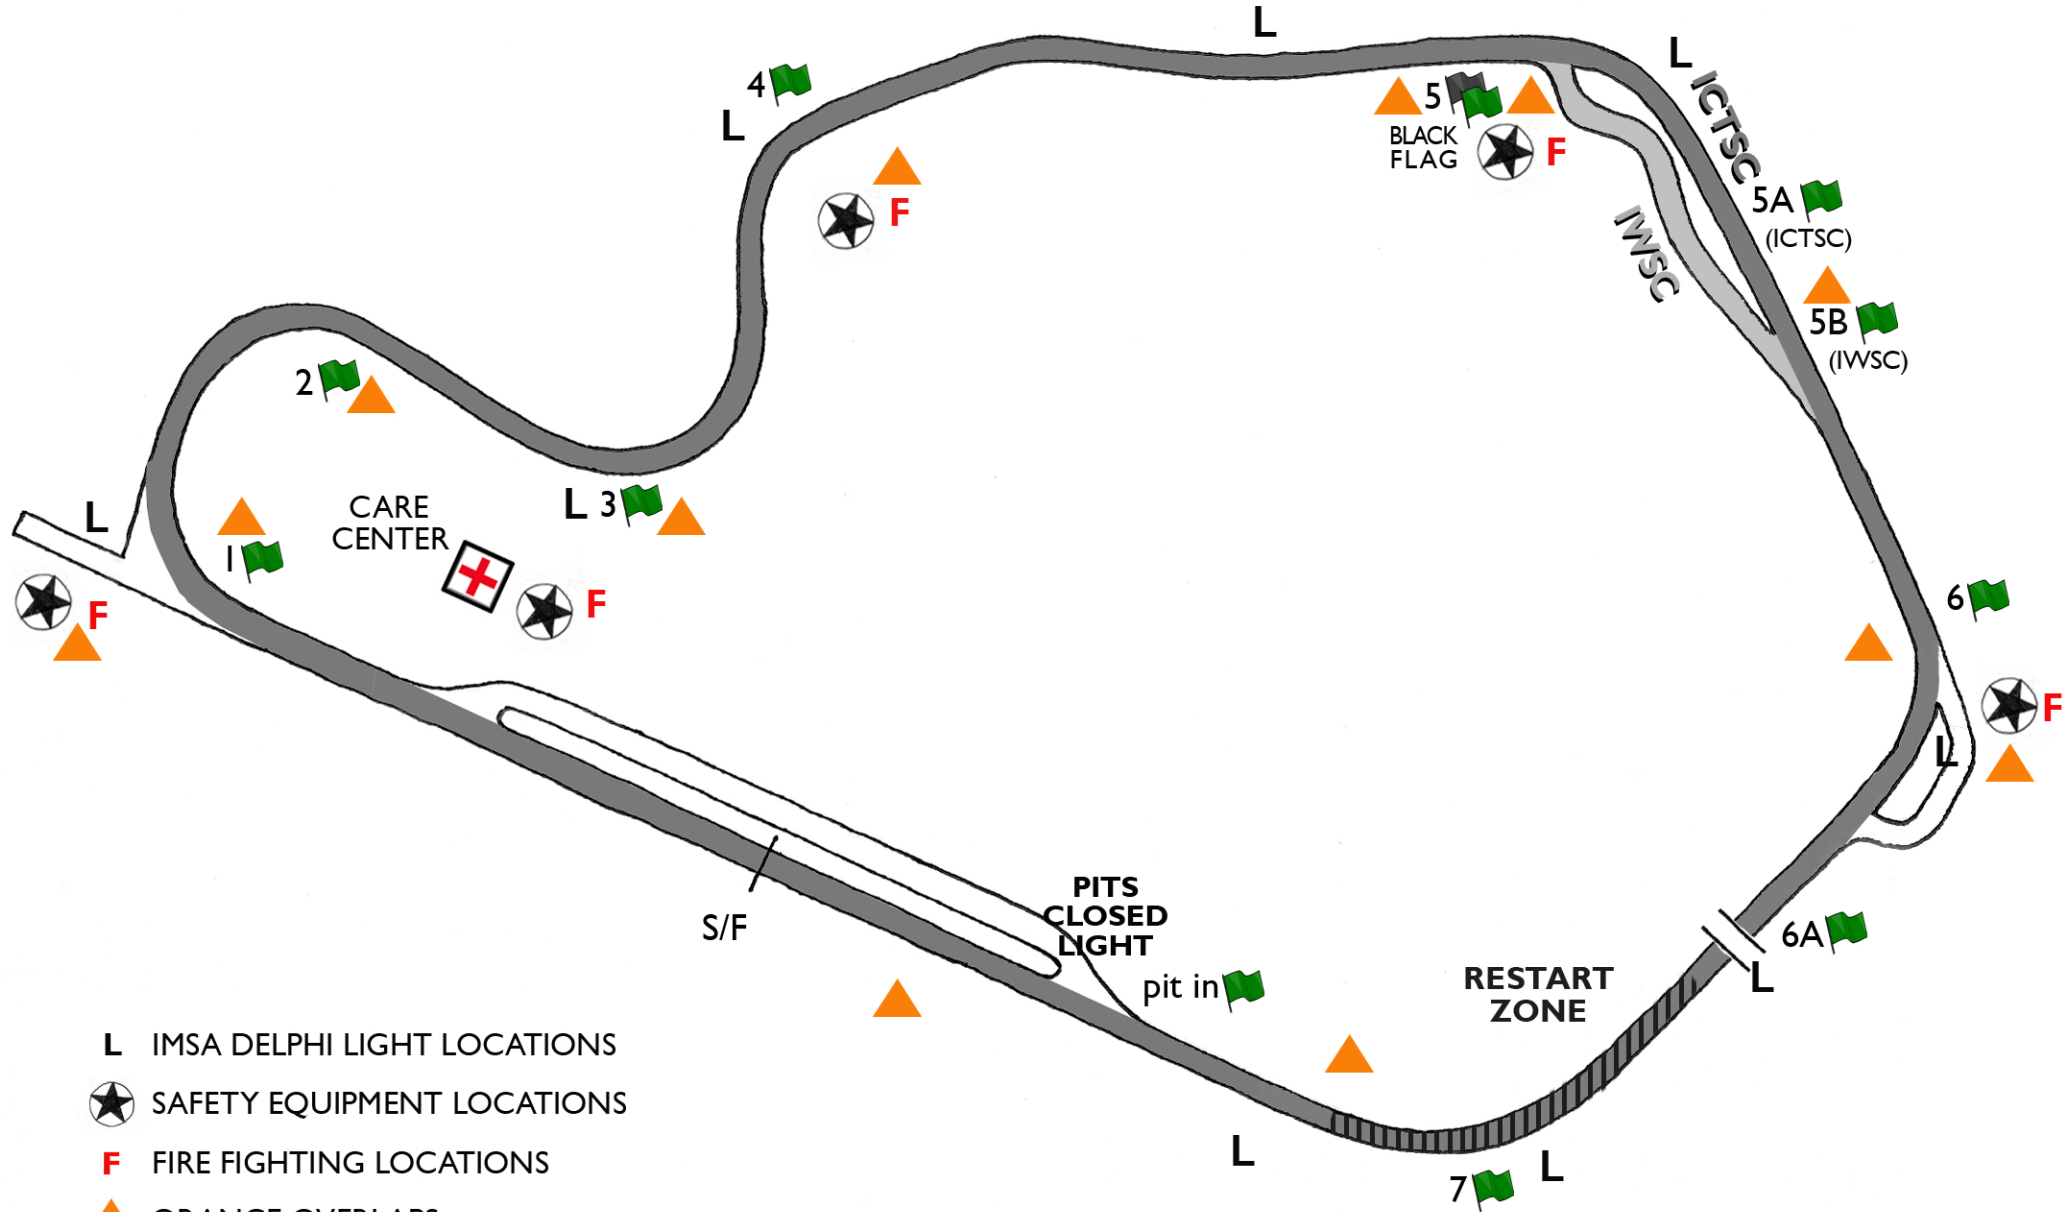

# LIME ROCK 2018

- L IMSA DELPHI LIGHT LOCATIONS
- ★ SAFETY EQUIPMENT LOCATIONS
- F FIRE FIGHTING LOCATIONS
- ▲ ORANGE OVERLAPS
- ▢ FLAG LOCATIONS