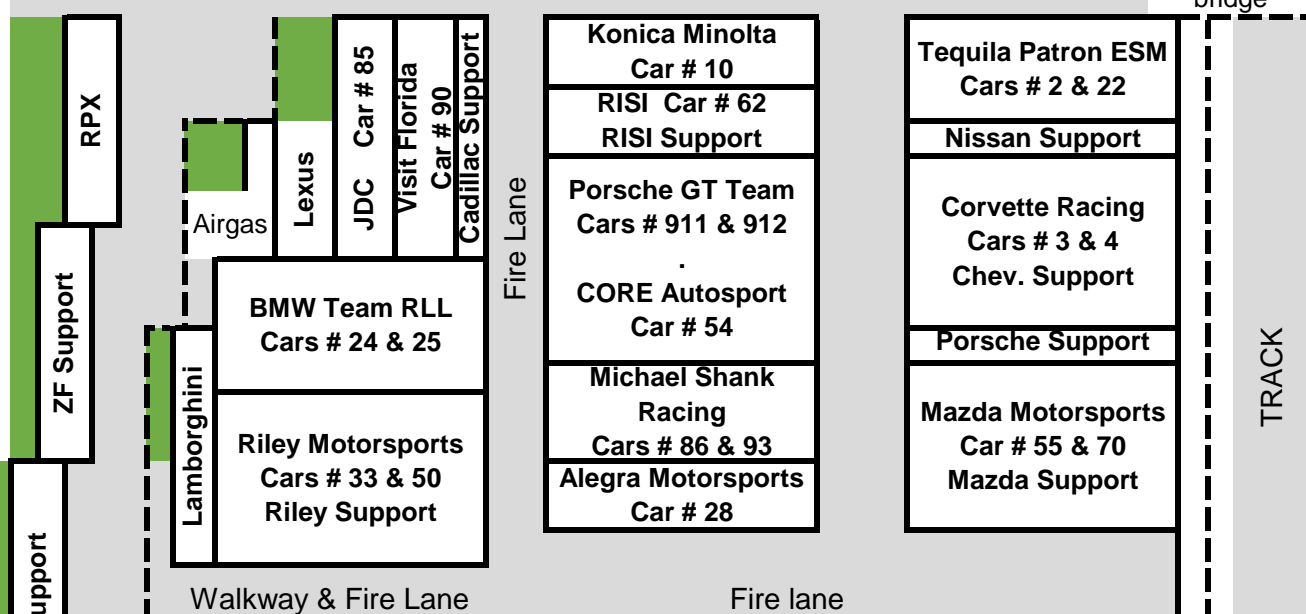

Long Beach Grand Prix Paddock Locator

Fire Lane & Entrance Road

Walkover bridge

Walkway & Fire Lane

Fire lane