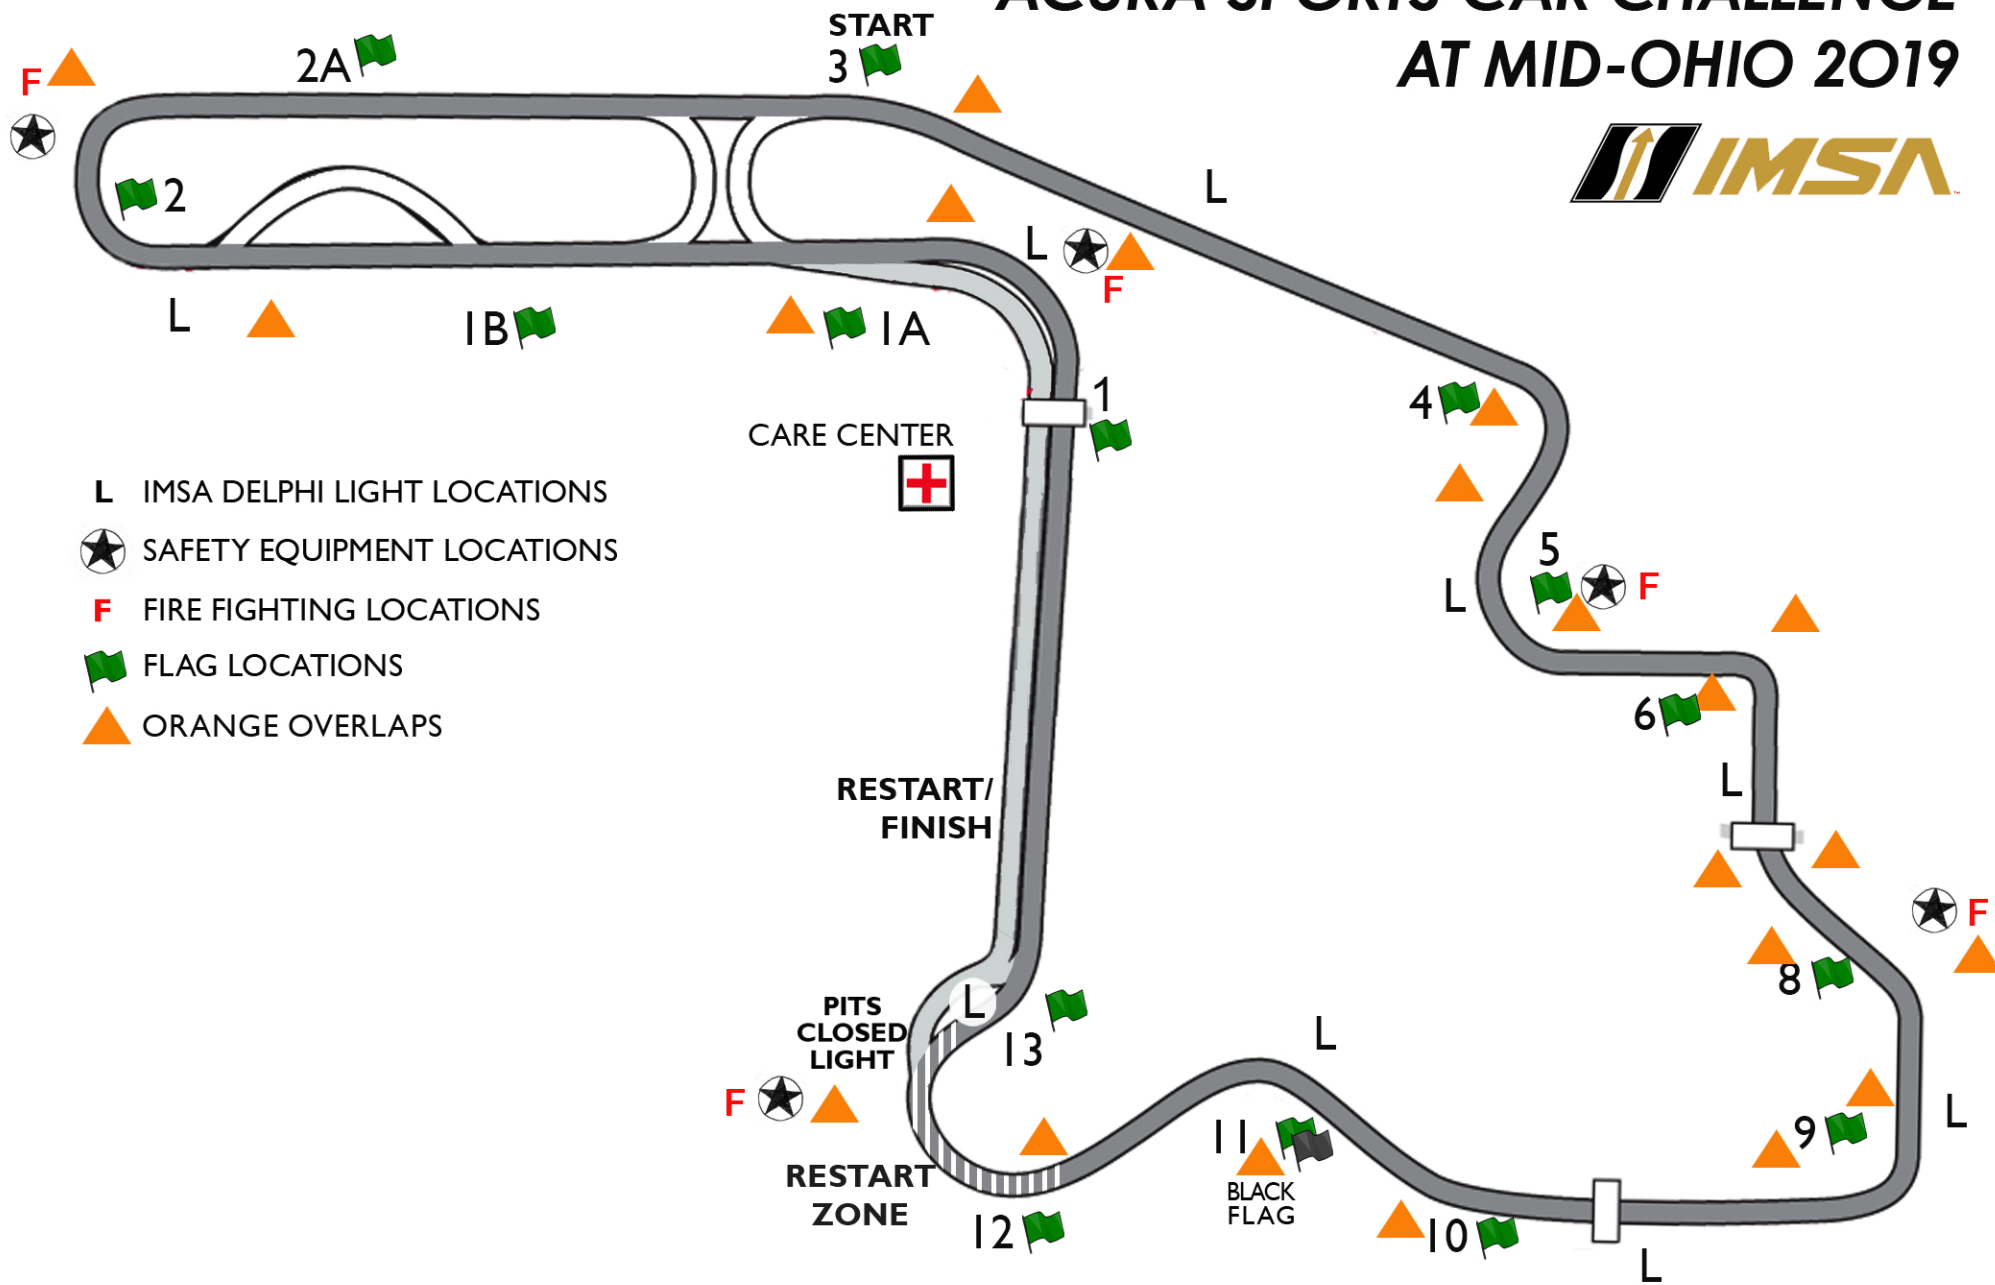

ACURA SPORTS CAR CHALLENGE AT MID-OHIO 2019

- L IMSA DELPHI LIGHT LOCATIONS
- ★ SAFETY EQUIPMENT LOCATIONS
- F FIRE FIGHTING LOCATIONS
- Green Flag FLAG LOCATIONS
- Orange Triangle ORANGE OVERLAPS