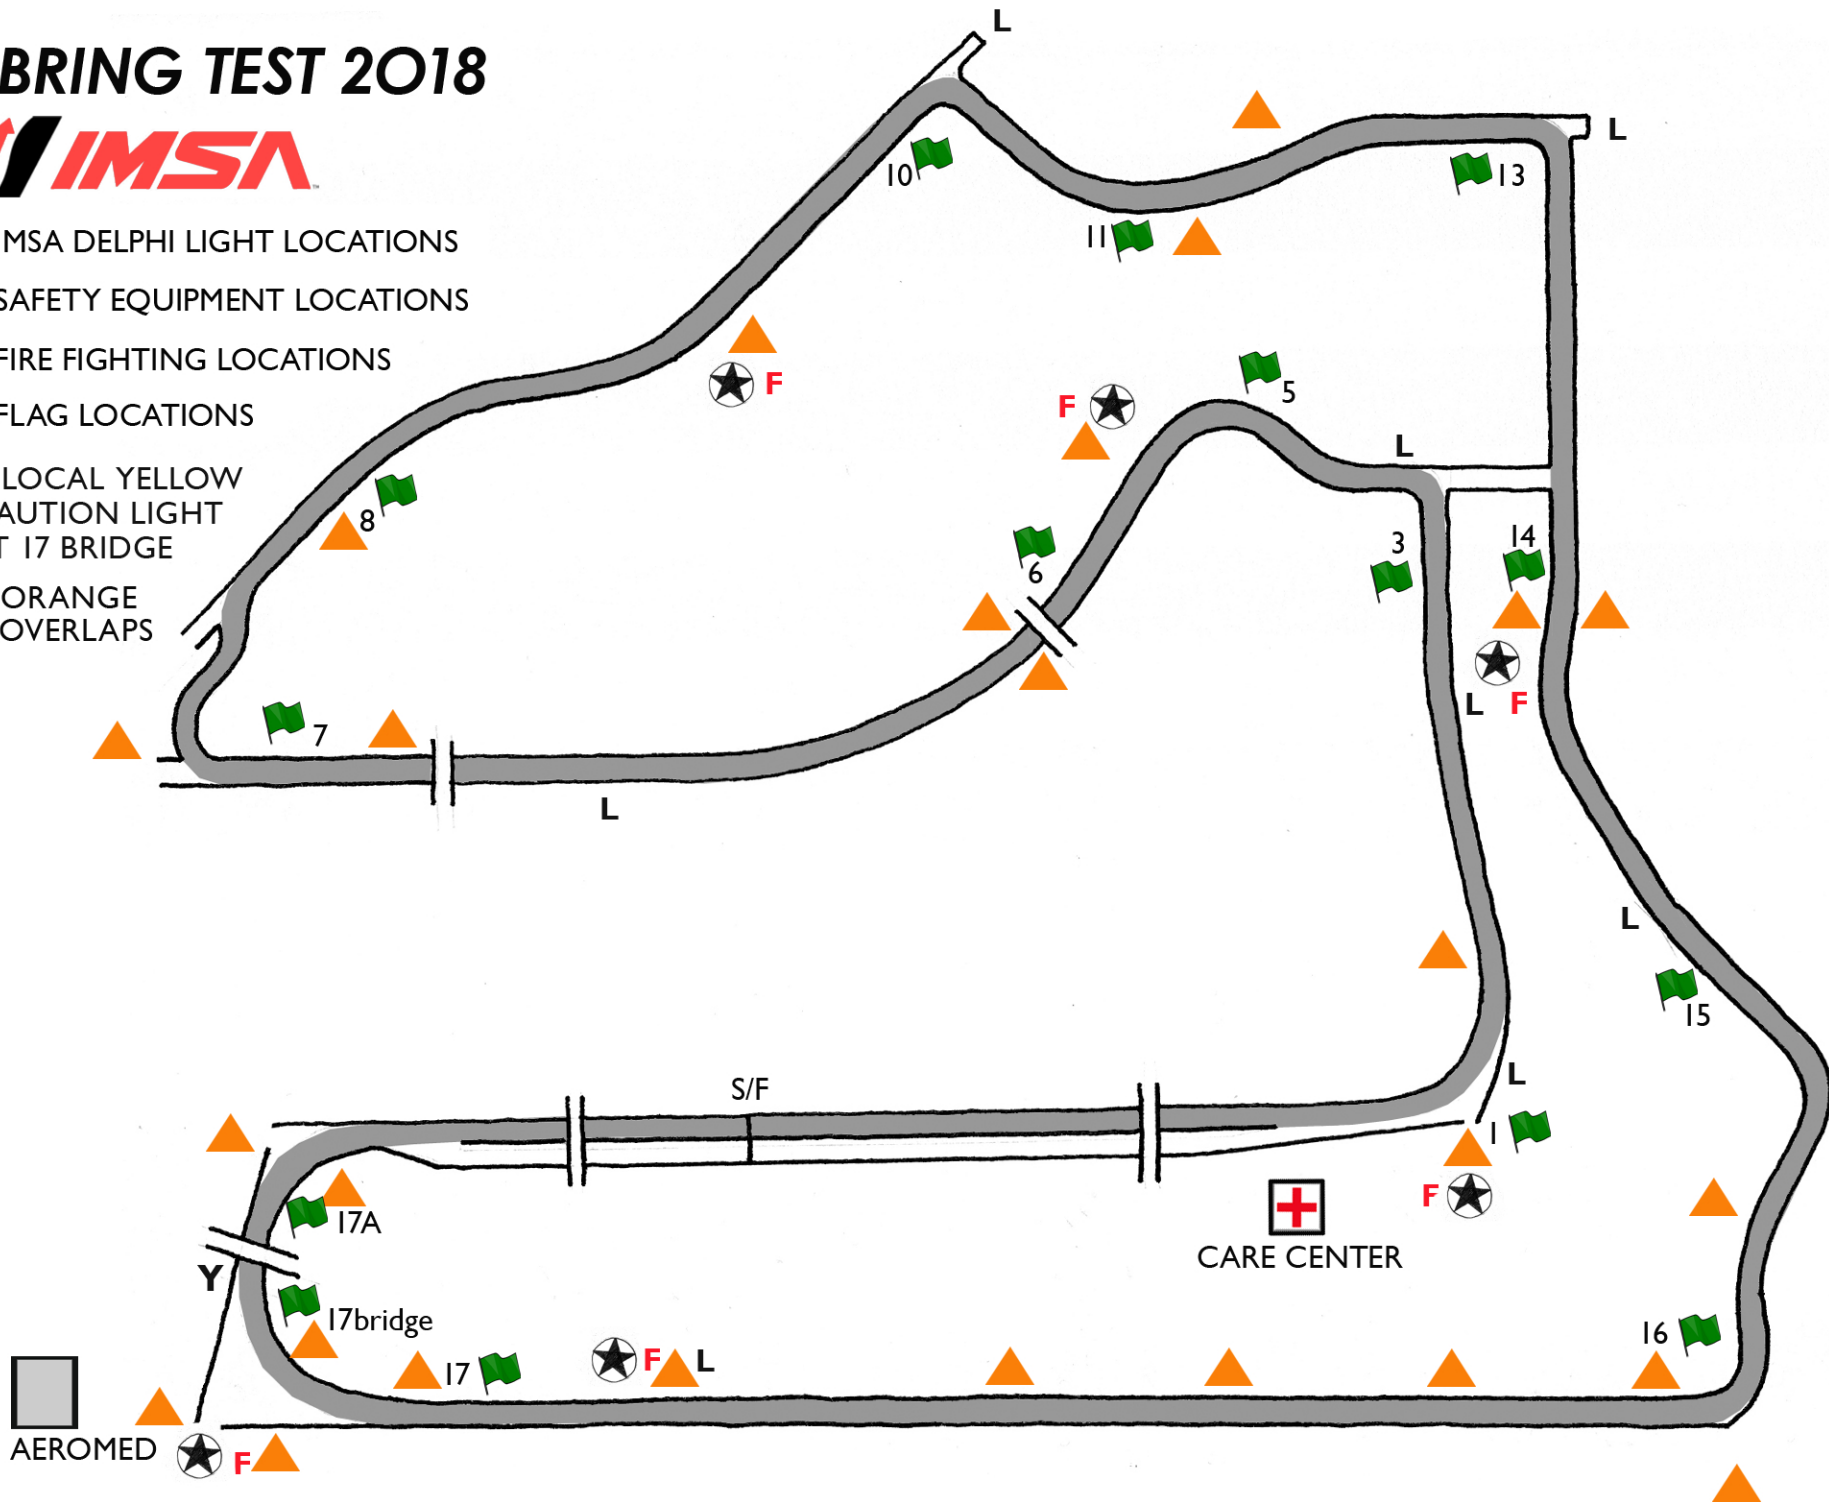

# SEBRING TEST 2018

L IMSA DELPHI LIGHT LOCATIONS

★ SAFETY EQUIPMENT LOCATIONS

F FIRE FIGHTING LOCATIONS

🚩 FLAG LOCATIONS

Y - LOCAL YELLOW CAUTION LIGHT AT 17 BRIDGE

▲ ORANGE OVERLAPS

AEROMED

CARE CENTER

17bridge

S/F