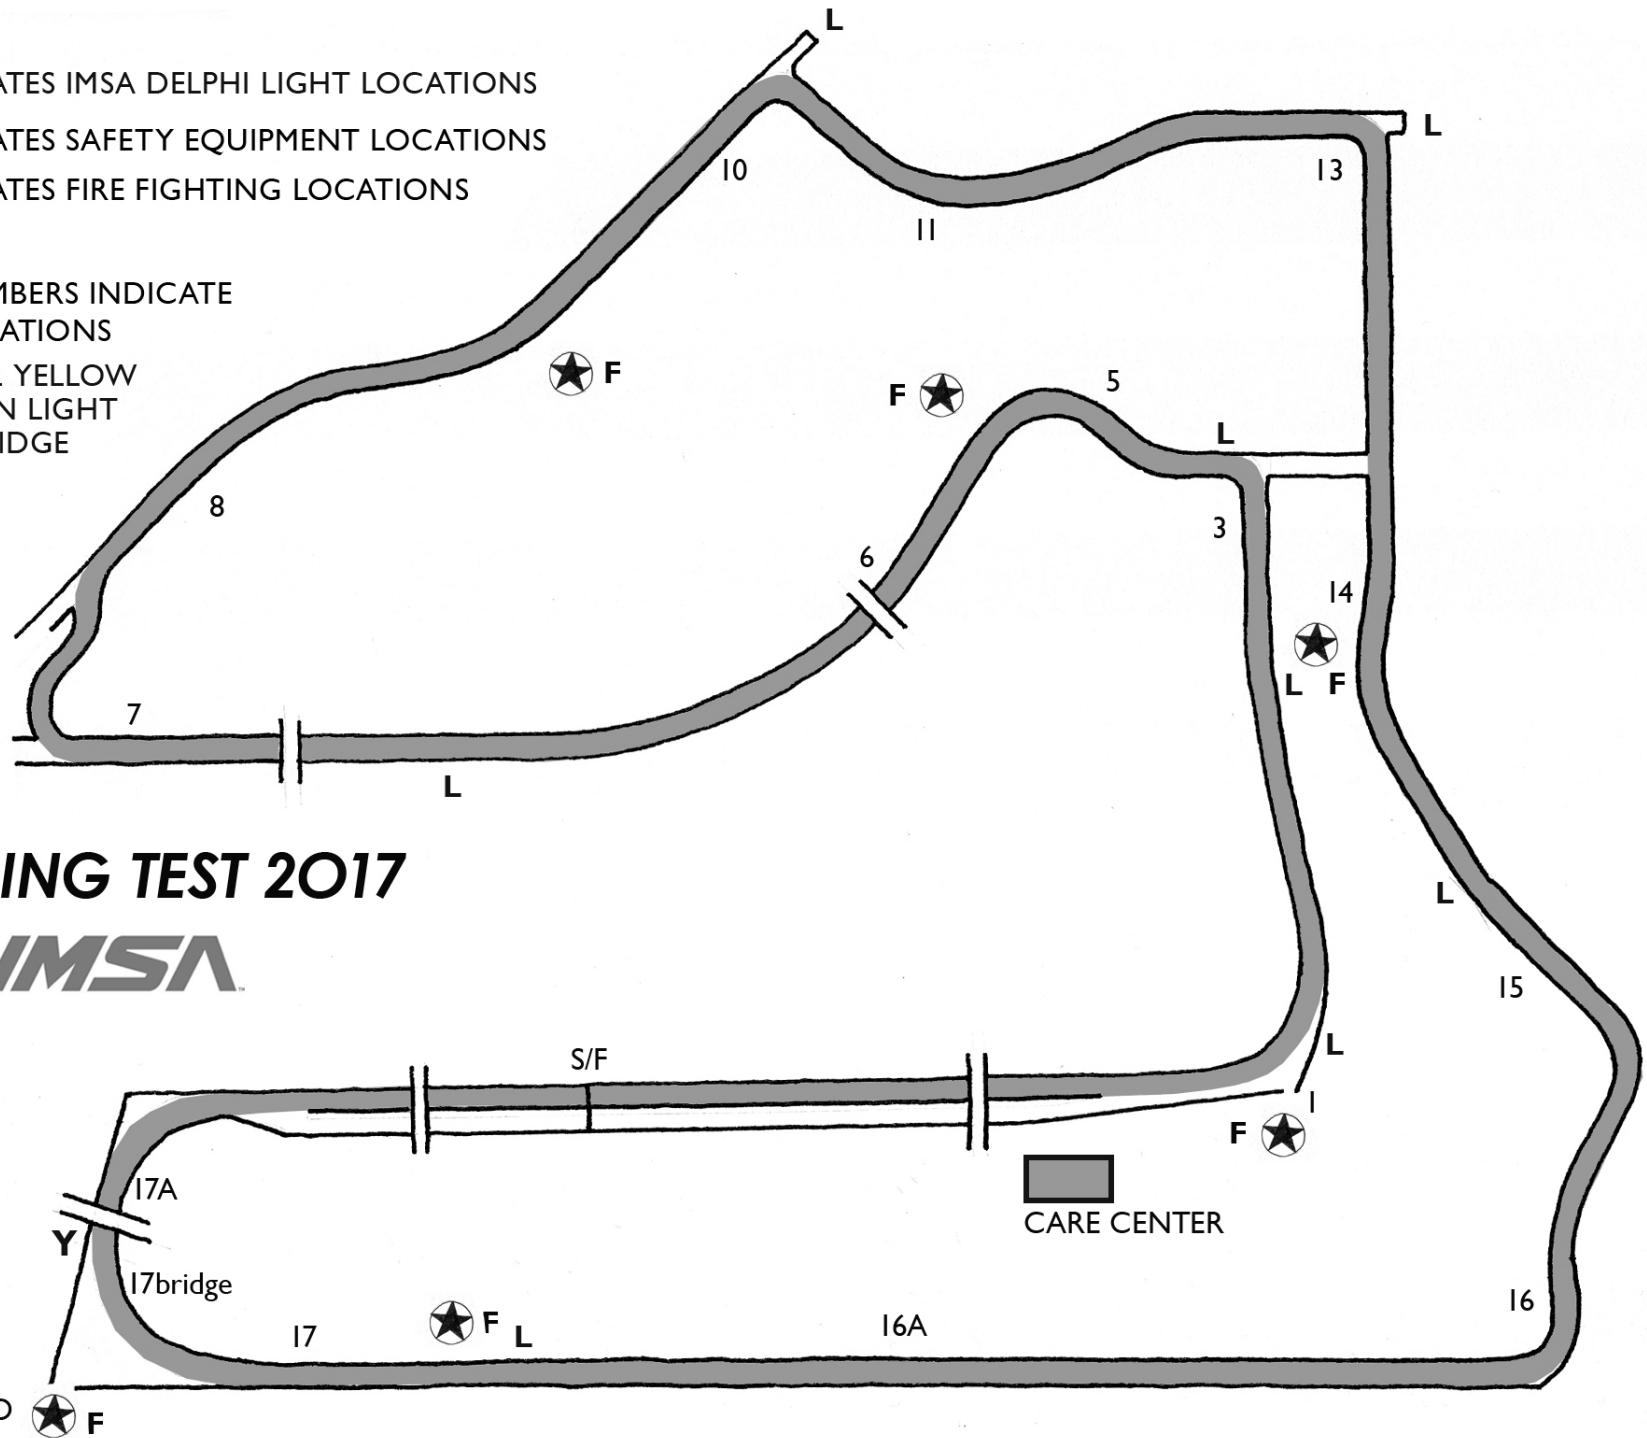

L - INDICATES IMSA DELPHI LIGHT LOCATIONS

★ INDICATES SAFETY EQUIPMENT LOCATIONS

F - INDICATES FIRE FIGHTING LOCATIONS

POST NUMBERS INDICATE
FLAG LOCATIONS

Y - LOCAL YELLOW
CAUTION LIGHT
AT 17 BRIDGE

SEBRING TEST 2017