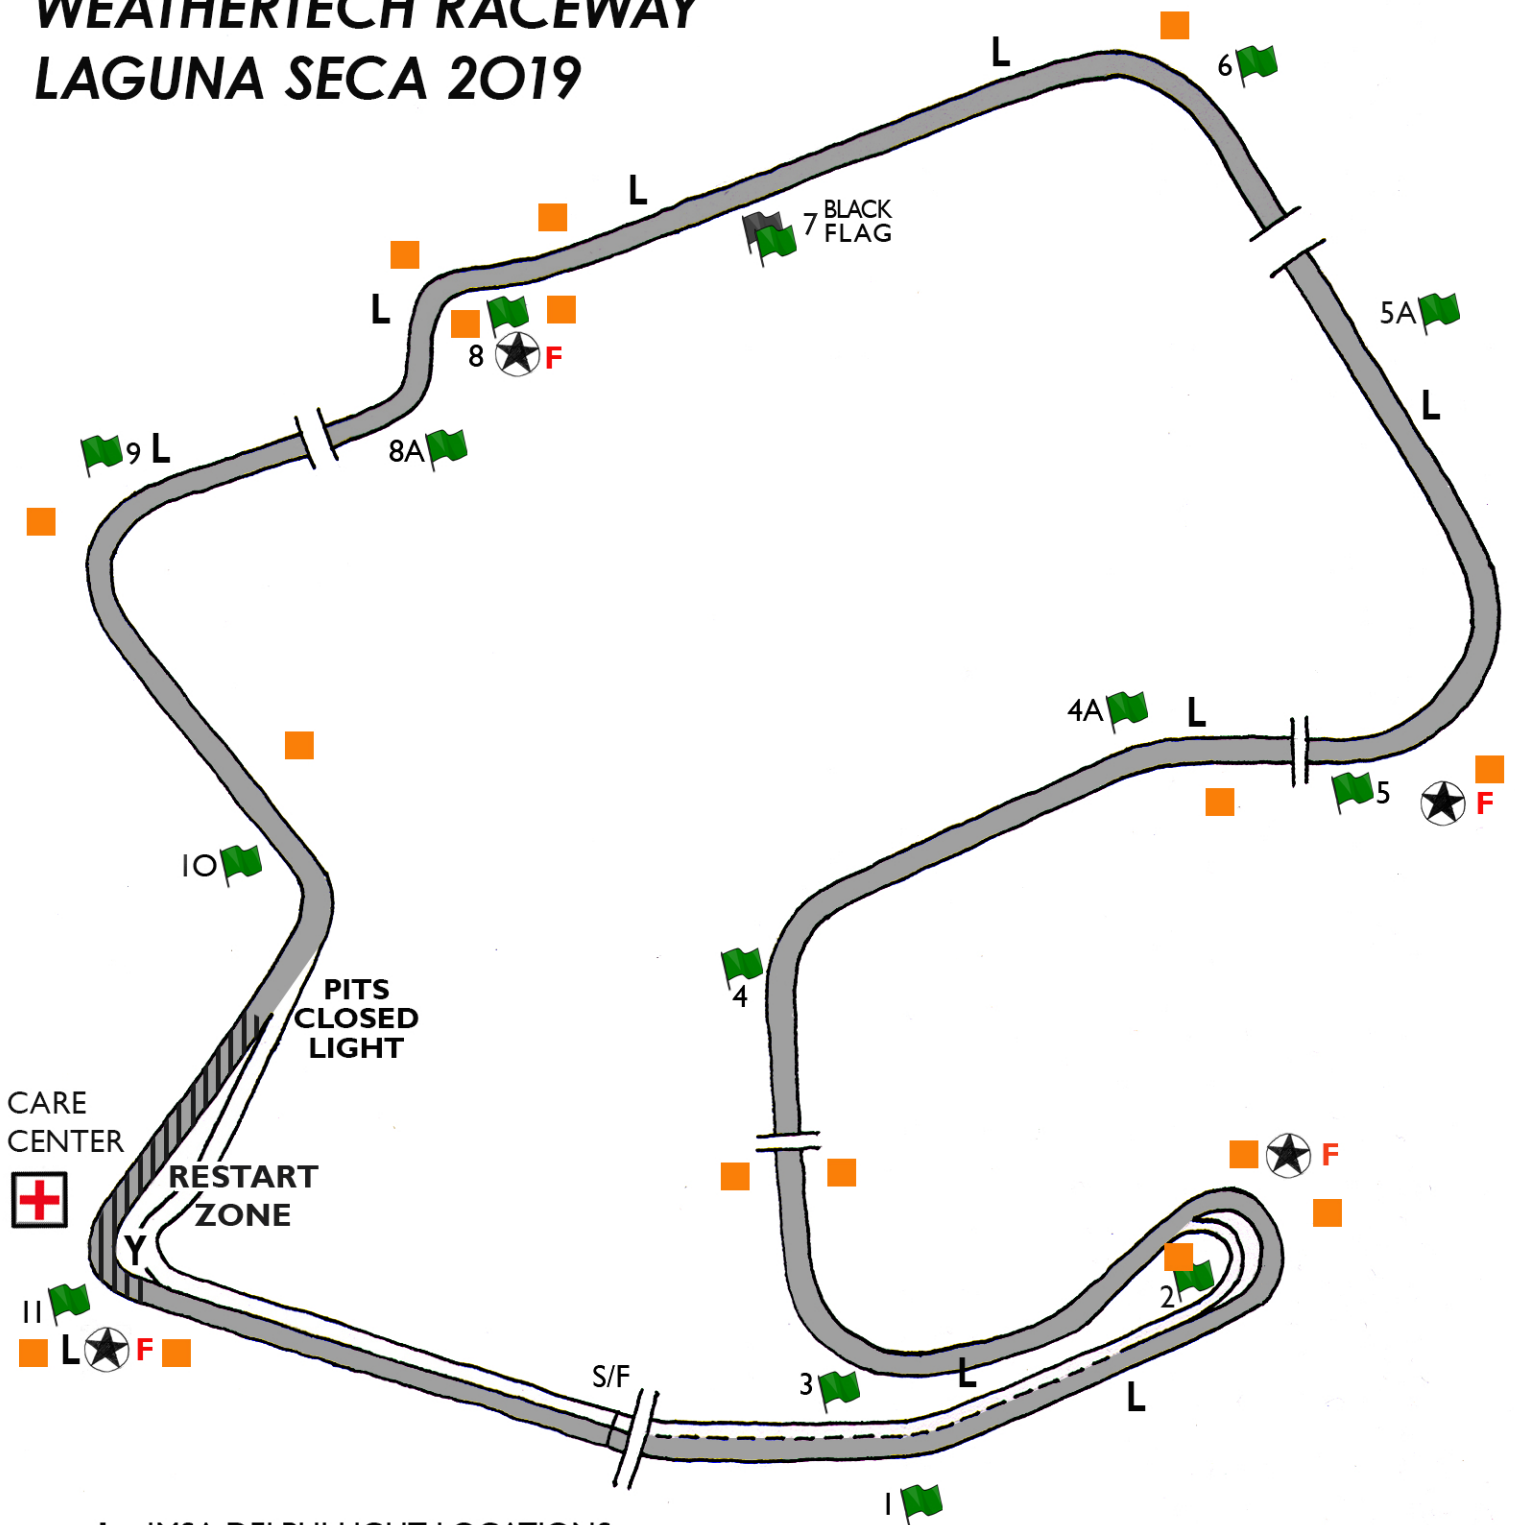

IMSA MONTEREY SPORTS CAR CHAMPIONSHIPS

WEATHERTECH RACEWAY

LAGUNA SECA 2019

- L IMSA DELPHI LIGHT LOCATIONS
- ★ SAFETY EQUIPMENT LOCATIONS
- F FIRE FIGHTING LOCATIONS
- Y - LOCAL YELLOW CAUTION LIGHT AT TURN 11
- 🚩 FLAG LOCATIONS ■ ORANGE OVERLAPS